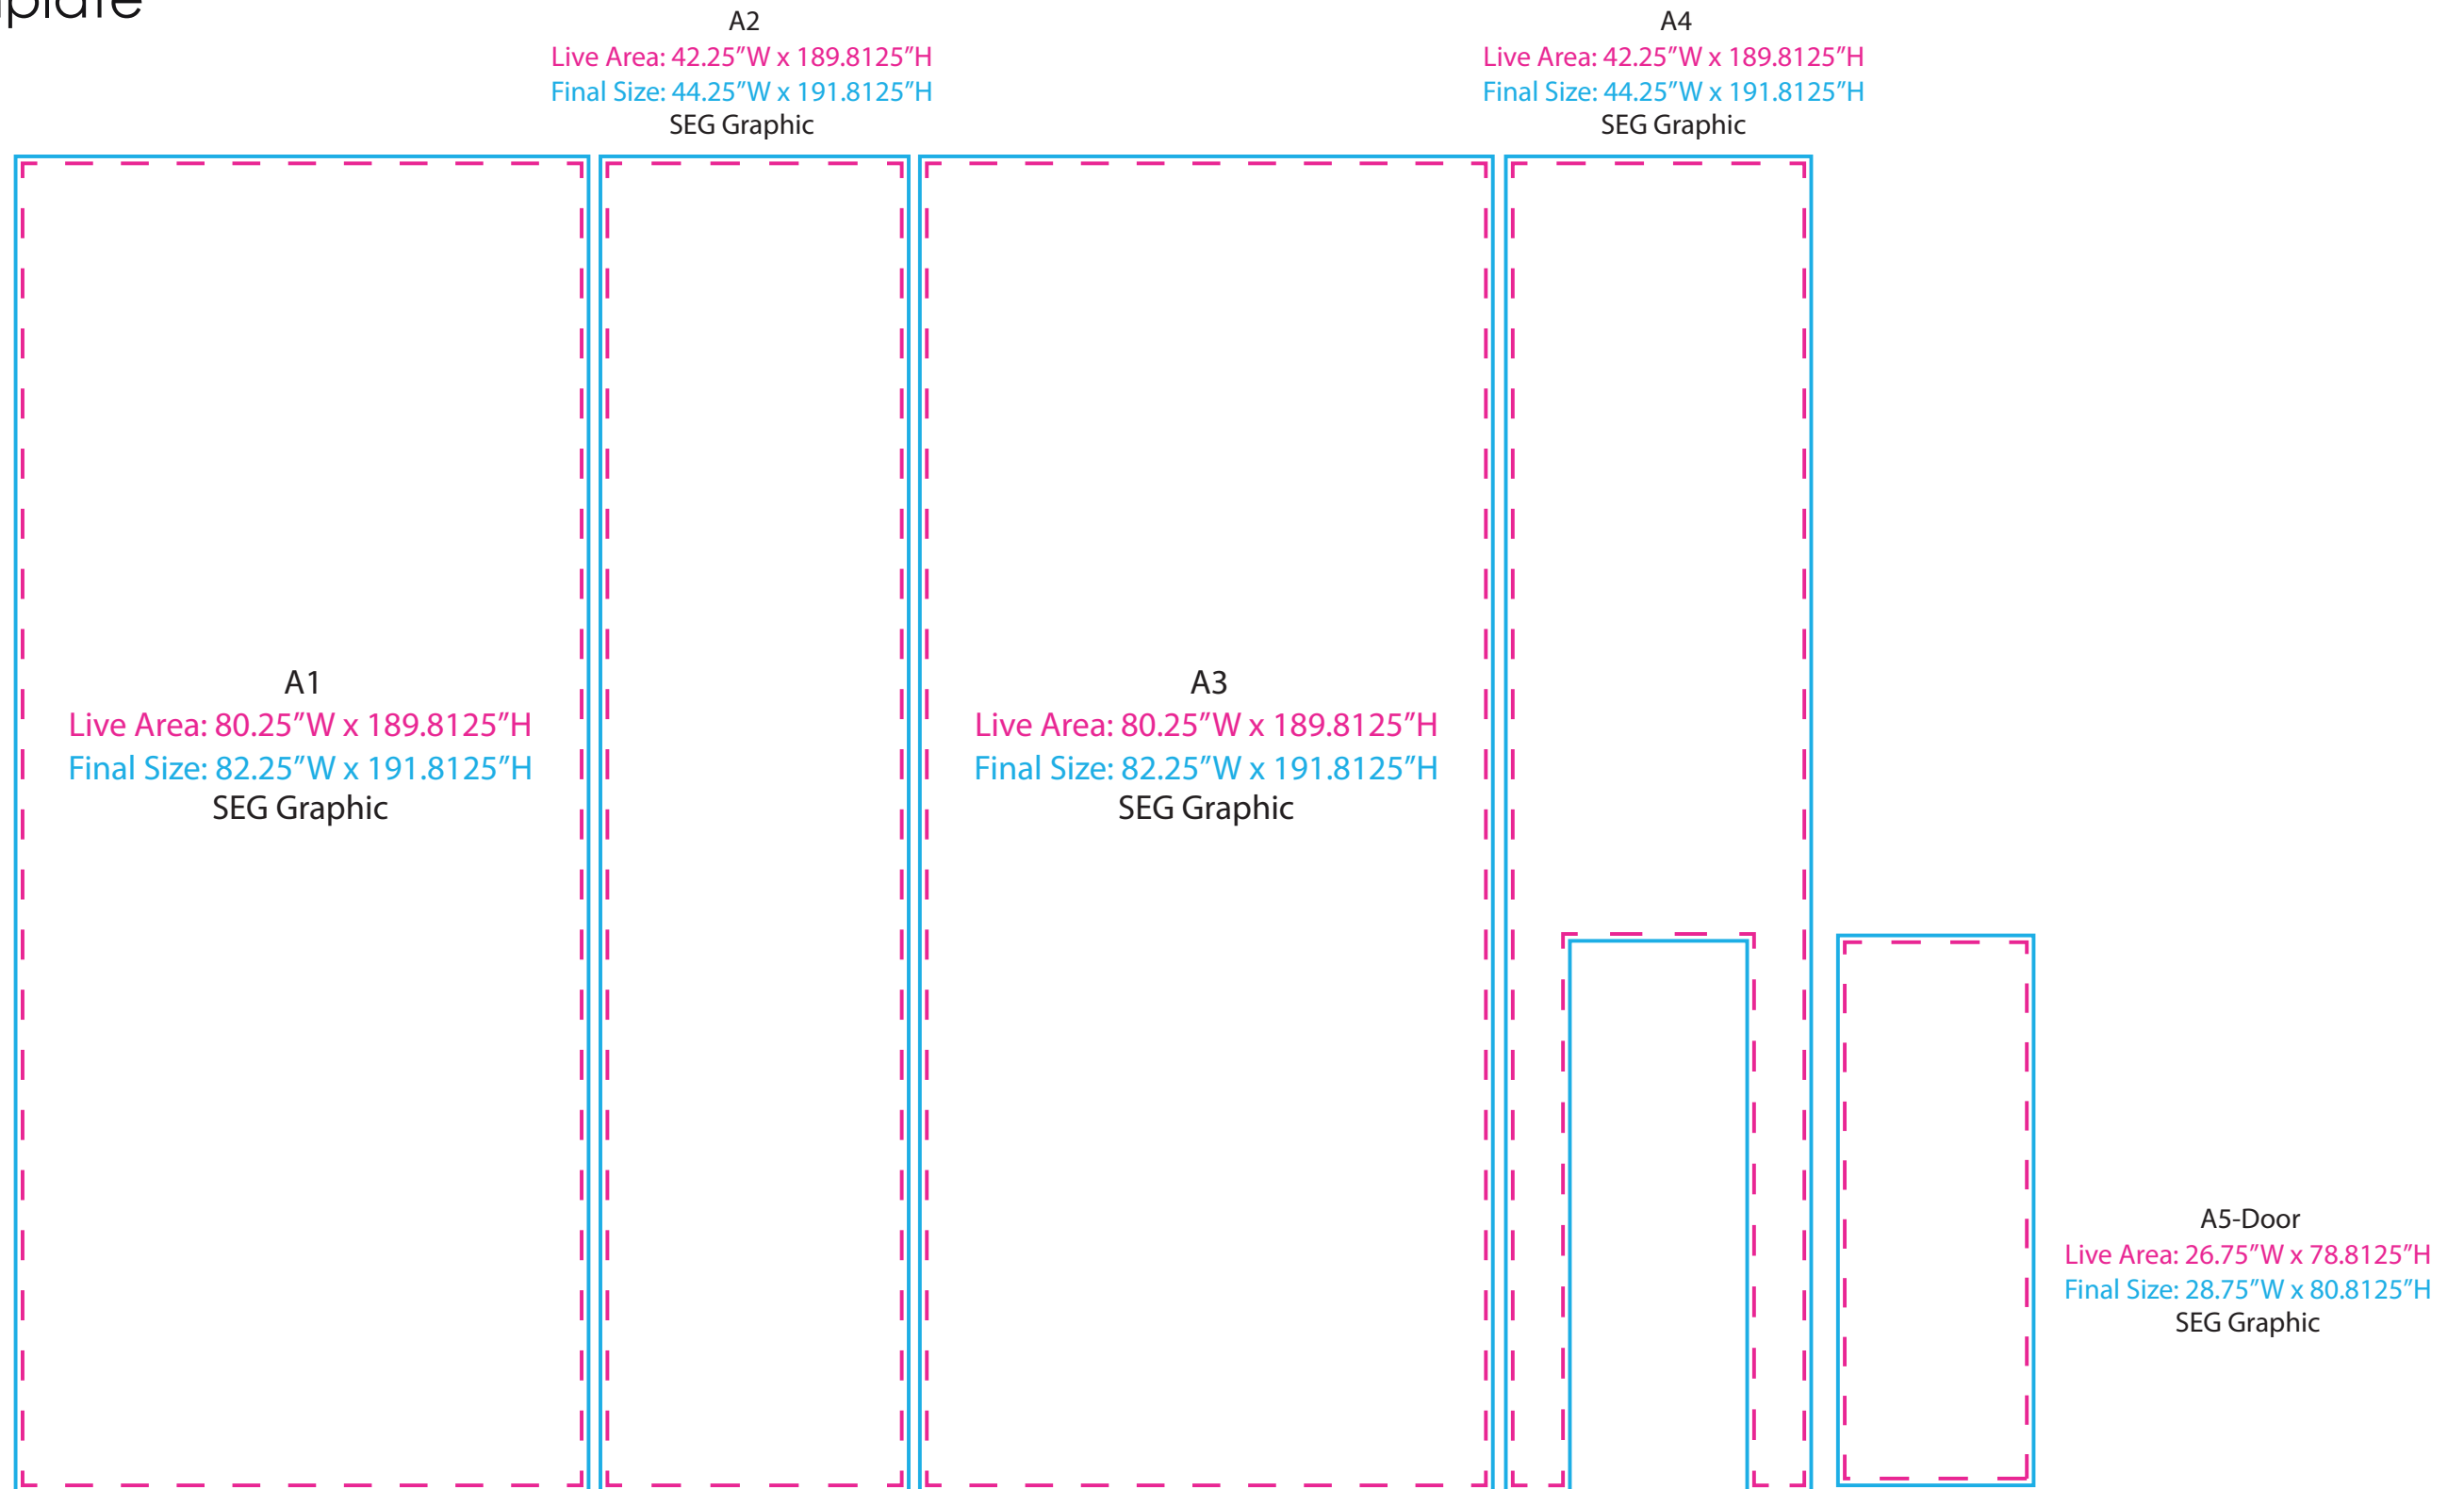

Graphic Template

NOTE: All Raster Art (jpg, tiff,psd, png, etc.) must be at least 100 dpi at print size.
Standard kits are often customized. Please check with Customer Service to ensure that this template matches your specific job.